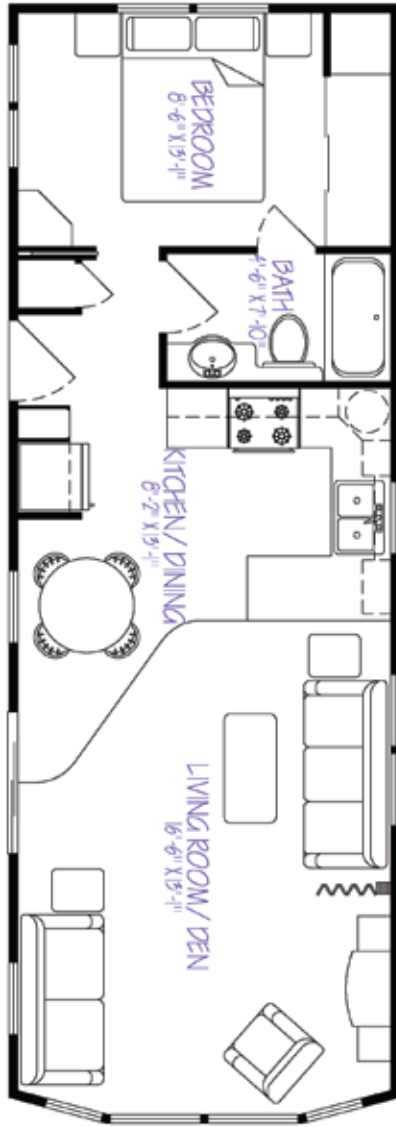

## E39 1BR DEN

**FRAMES & FLOORS**

Heavy Duty 2" x 7" Box Steel Frame  
Undercarriage w/ Corrosion Control Coating

Detachable Hitch

Seamless Reinforced Poly Mesh Underbelly

2" x 8" Floor Joists on 16" Centers

5/8" Tongue & Groove Plywood Flooring – Glued & Screwed

In Floor Heat Ducting

**SIDEWALLS**

2" x 6" Wall Studding on 16" Centers w/  
6mil Vapor Barrier

90" Sidewall Height

1/4" Exterior Sheathing

Barricade Exterior Building Wrap

On Demand Tankless Water Heater  
– All 24' Wide Units

1.6 Gallon Low Flush Toilet w/ Insulated Tank

One Piece Fiberglass Tub/Shower Combination

White Acrylic Bathroom Vanity Sink

Chrome Single Lever Bathroom Faucet