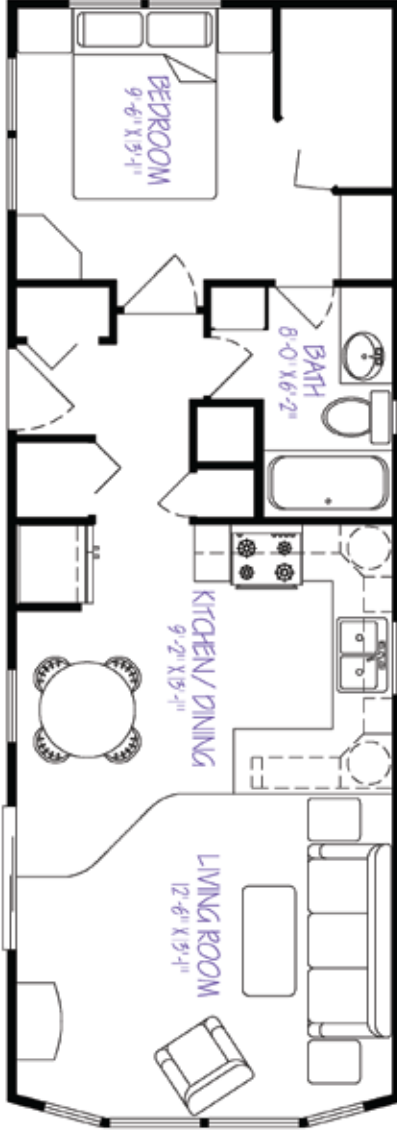

E39 1BR FL

**FRAMES & FLOORS**

Heavy Duty 2" x 7" Box Steel Frame
Undercarriage w/ Corrosion Control Coating

Detachable Hitch

Seamless Reinforced Poly Mesh Underbelly

2" x 8" Floor Joists on 16" Centers

5/8" Tongue & Groove Plywood Flooring – Glued
& Screwed

In Floor Heat Ducting

SIDEWALLS

2" x 6" Wall Studding on 16" Centers w/
6mil Vapor Barrier

90" Sidewall Height

1/4" Exterior Sheathing

Barricade Exterior Building Wrap

Horizontal Exterior Vinyl Siding

ROOF & CEILING