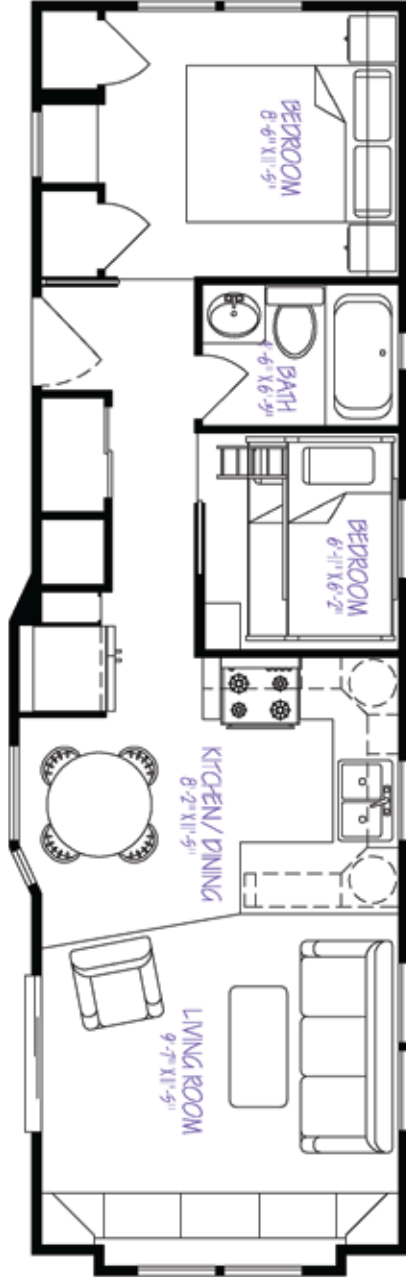

## E40 2BR FL

**FRAMES & FLOORS**

Heavy Duty 2" x 7" Box Steel Frame  
Undercarriage w/ Corrosion Control Coating

Detachable Hitch

Seamless Reinforced Poly Mesh Underbelly

2" x 8" Floor Joists on 16" Centers

5/8" Tongue & Groove Plywood Flooring – Glued & Screwed

In Floor Heat Ducting

**SIDEWALLS**

2" x 6" Wall Studding on 16" Centers w/  
6mil Vapor Barrier

90" Sidewall Height

1/4" Exterior Sheathing

Barricade Exterior Building Wrap

On Demand Tankless Water Heater  
– All 24' Wide Units

1.6 Gallon Low Flush Toilet w/ Insulated Tank

One Piece Fiberglass Tub/Shower Combination

White Acrylic Bathroom Vanity Sink

Chrome Single Lever Bathroom Faucet