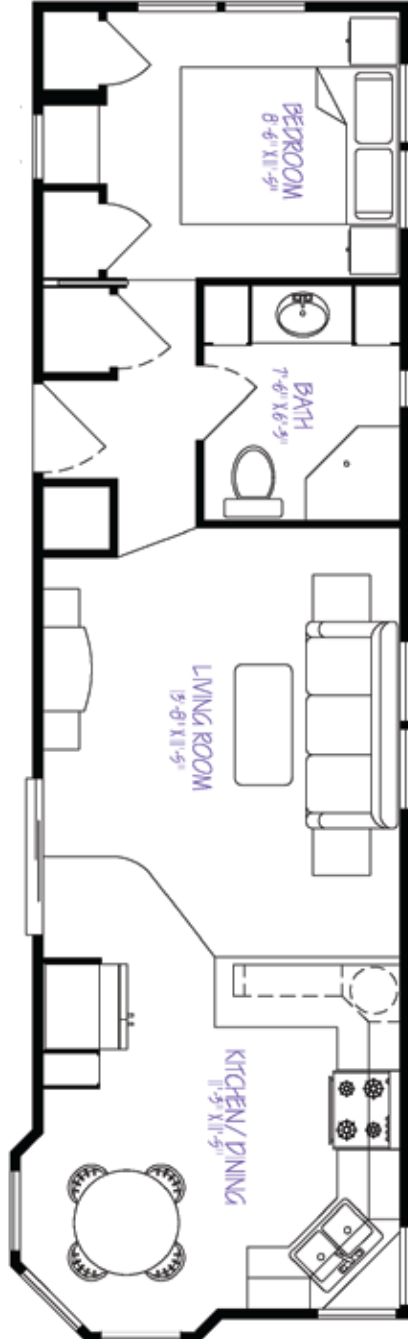

## E42 1BR FK

**FRAMES & FLOORS**

Heavy Duty 2" x 7" Box Steel Frame  
Undercarriage w/ Corrosion Control Coating

Detachable Hitch

Seamless Reinforced Poly Mesh Underbelly

2" x 8" Floor Joists on 16" Centers

5/8" Tongue & Groove Plywood Flooring – Glued & Screwed

In Floor Heat Ducting

**SIDEWALLS**

2" x 6" Wall Studding on 16" Centers w/  
6mil Vapor Barrier

90" Sidewall Height

1/4" Exterior Sheathing

Barricade Exterior Building Wrap

On Demand Tankless Water Heater  
– All 24' Wide Units

1.6 Gallon Low Flush Toilet w/ Insulated Tank

One Piece Fiberglass Tub/Shower Combination

White Acrylic Bathroom Vanity Sink

Chrome Single Lever Bathroom Faucet