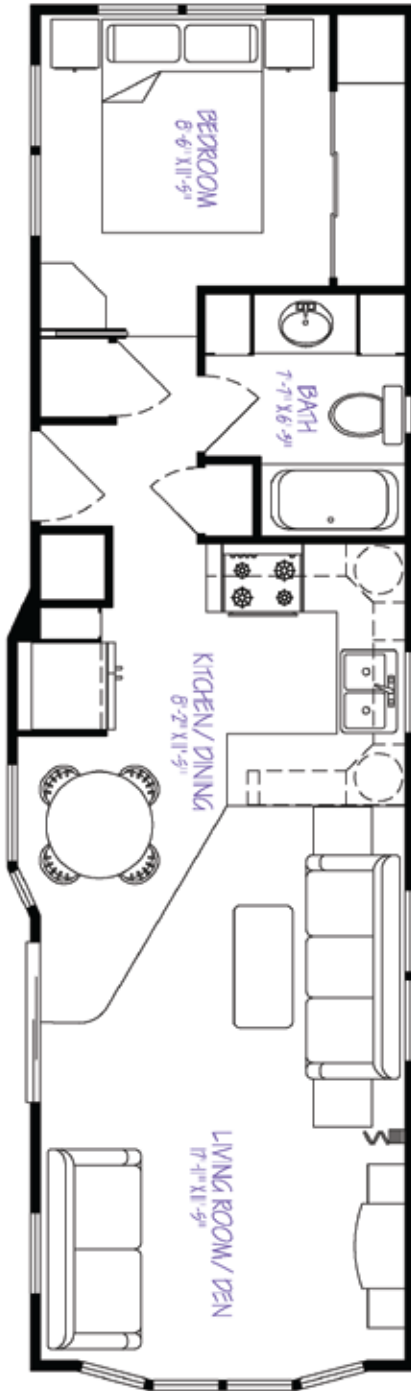

E45 1BR DEN

**FRAMES & FLOORS**

Heavy Duty 2" x 7" Box Steel Frame
Undercarriage w/ Corrosion Control Coating

Detachable Hitch

Seamless Reinforced Poly Mesh Underbelly

2" x 8" Floor Joists on 16" Centers

5/8" Tongue & Groove Plywood Flooring – Glued & Screwed

In Floor Heat Ducting

SIDEWALLS

2" x 6" Wall Studding on 16" Centers w/
6mil Vapor Barrier

90" Sidewall Height

1/4" Exterior Sheathing

Barricade Exterior Building Wrap

Horizontal Exterior Vinyl Siding

ROOF & CEILING